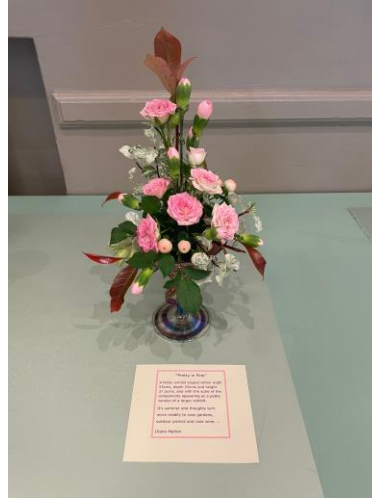

Pretty In Pink
Diane Melton